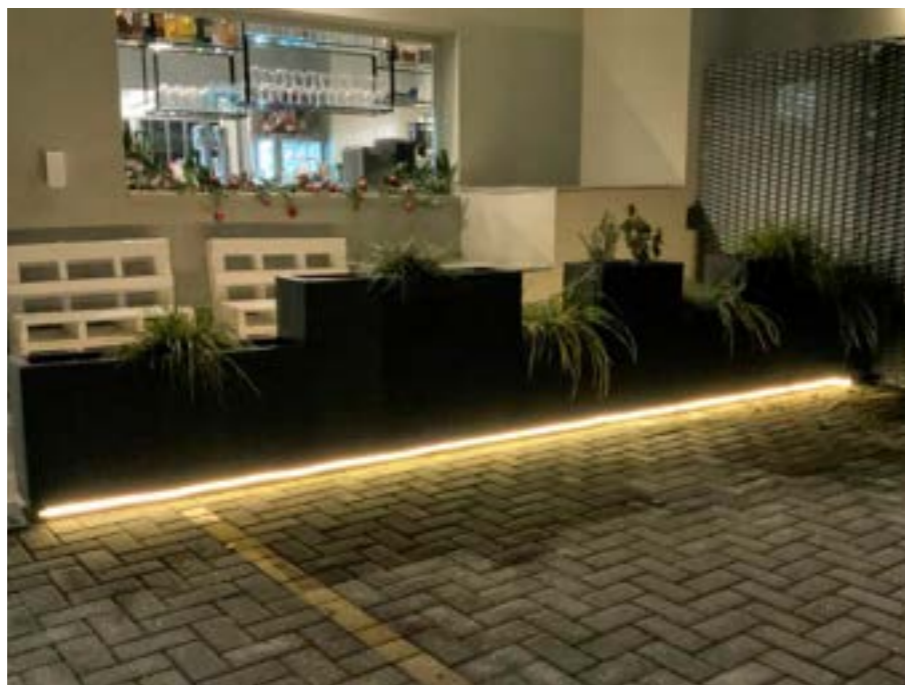

Light Led
Led strip

Domino lights

Domino lights

Lasciati stupire dall'atmosfera che le Domino Lights ti consentiranno di creare. Tre soluzioni diverse fra loro pensate per illuminare le tue fioriere, le piante e i fiori che le abitano, valorizzando il tuo terrazzo e il tuo giardino. La luce rilasciata dalle Domino Lights regalerà alla tua area esterna un volto magico e rilassante.

Be amazed by the atmosphere that the Domino Lights allow you to create. Three different solutions thought to illuminate your planters, plants and flowers that inhabit them, enhancing your terrace and your garden. The light released by the Domino Lights will give to your outdoor area a magical and relaxing face.

FARETTI A PICCHETTO

dimensioni 14x10 cm
colore black e silver
materiale alluminio
sorgente LED 12V 5W bianco caldo

RECESSED SPOTLIGHTS

sizes 14x10 cm
colour black e silver
material aluminium
source LED 12V 5W warm white

FARETTI A INCASSO

dimensioni 4,6x4,2 cm
colore acciaio inox
materiale acciaio inox
sorgente LED 12V 0,5W bianco caldo

SPOTLIGHT SPIKE

sizes 4,6x4,2 cm
colour stainless steel
material stainless steel
source LED 12V 0,5W warm white

LED STRIP

dimensioni 1,5x1x1500 cm (matassa da 15 ml)
colore bianco
sorgente LED SMD 12V 2W/ml

LED STRIP

sizes 1,5x1x1500 cm (skein 15 ml)
colour white
source LED SMD 12V 2W/ml